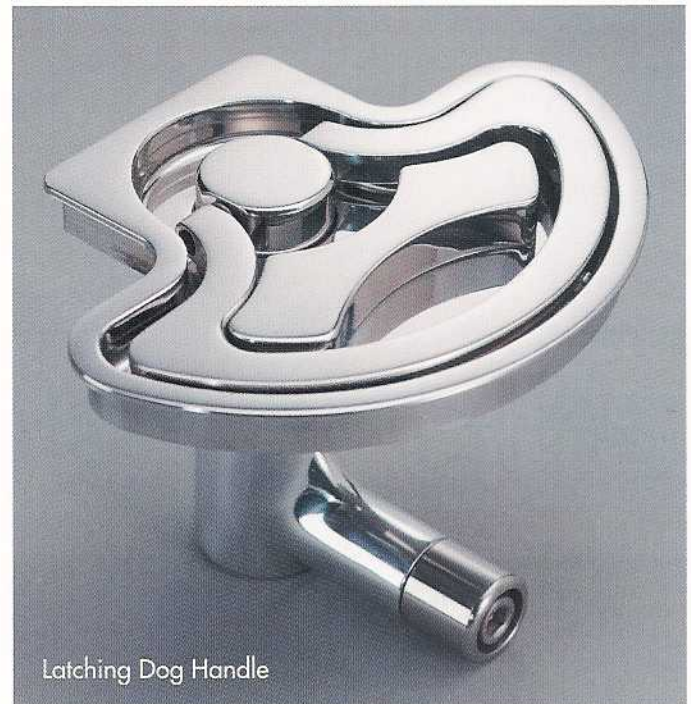

FREEMAN MARINE **HARDWARE**

DOORS WINDOWS PORTLIGHTS HATCHES

D-RING HANDLE AND POCKET

Lift-Out Handle PN # **0031-0006**
 Latching Dog Handle PN # **0031-0010**

100% TOPSIDE INSTALLATION

FREEMAN MARINE offers a distinctive line of stainless steel hardware components for marine closures. These elegantly styled and precision finished components enable builders to custom fabricate closures that enjoy hardware quality and durability previously available only in Freeman produced products.

- Smooth, flush deck or proud mounting capabilities
- Easy 100% topside installation
- Lifting handle and latching dog models
- No need to disturb interior trim for closure removal or repair
- 316L stainless steel, the highest grade available
- High gloss polished finish
- Precision CNC machined for accurate fit and dependable function