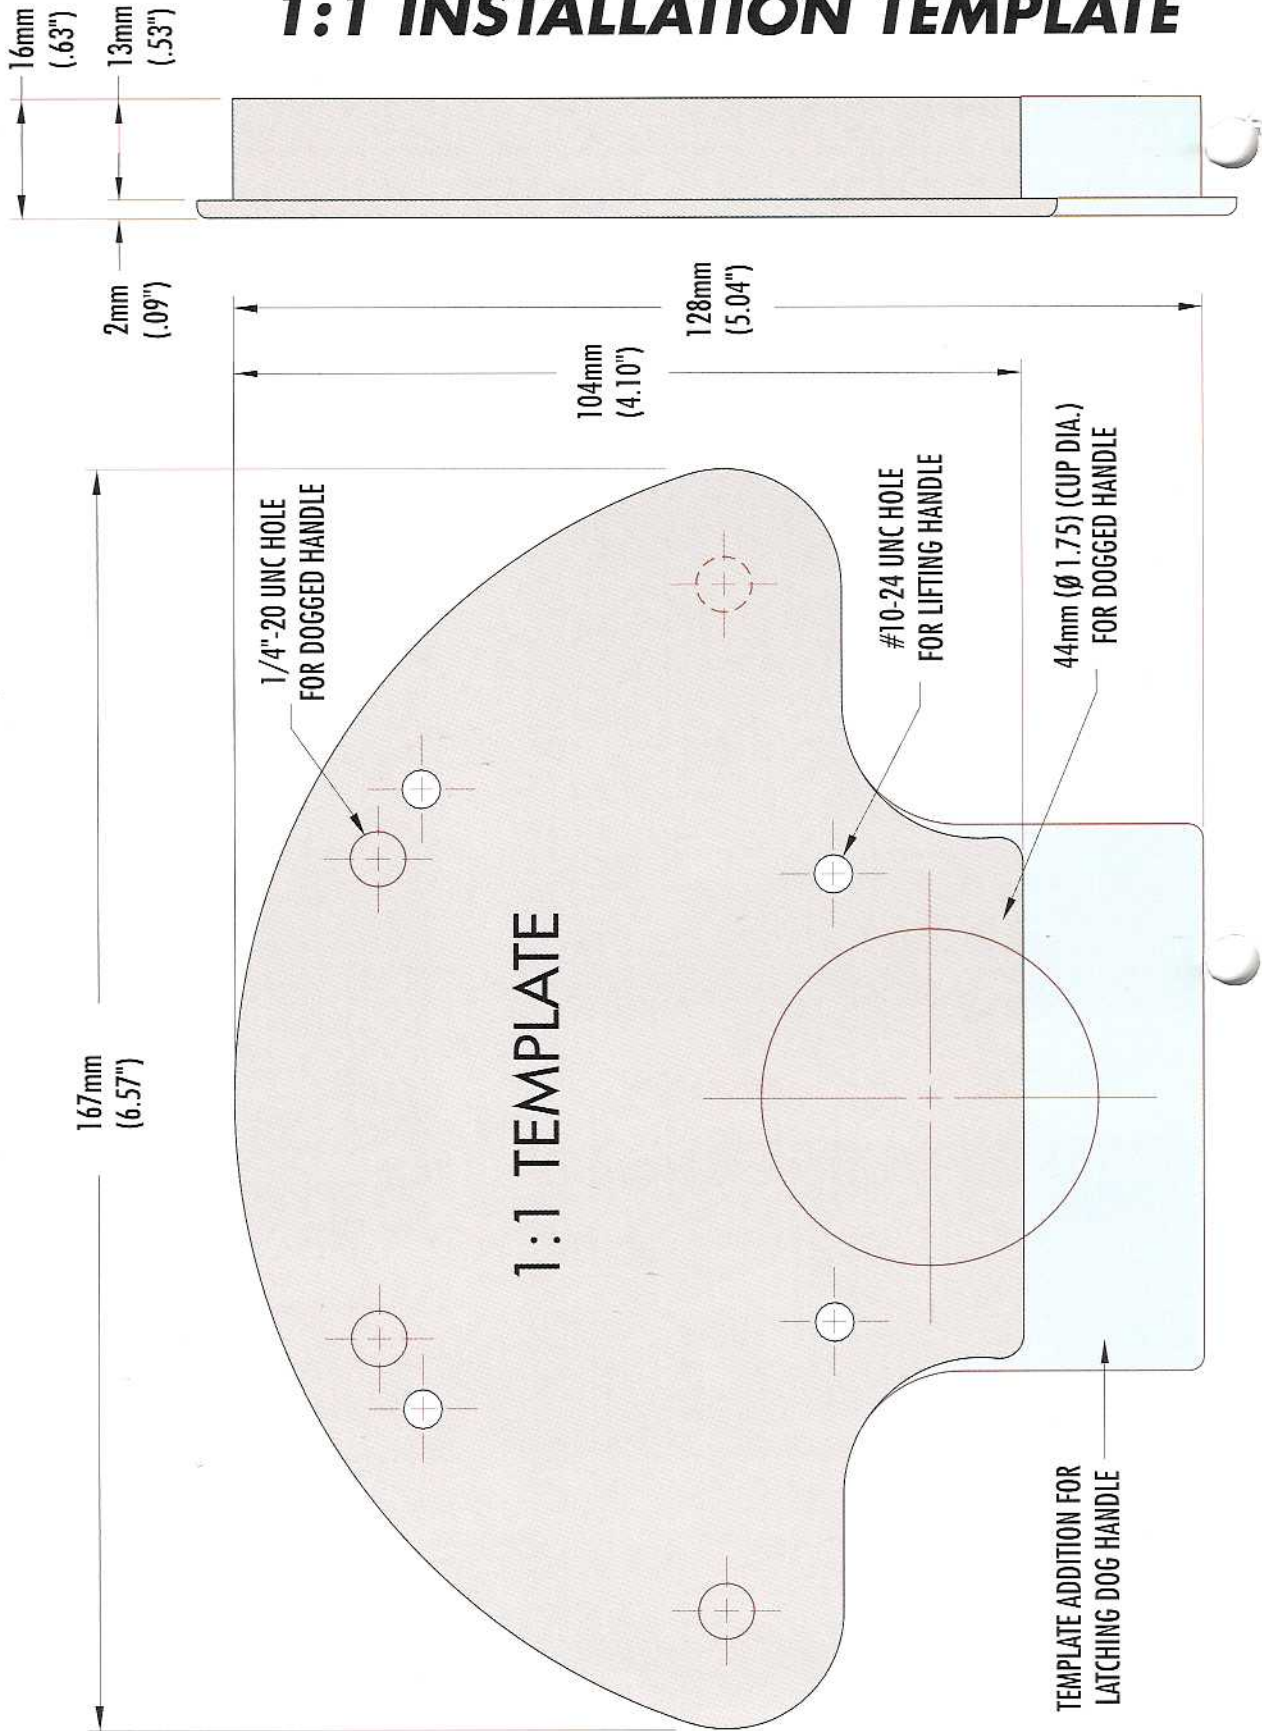

4000 SERIES

WINDOWS

5000 SERIES

CUSTOM PRODUCTS

6000 SERIES

1:1 INSTALLATION TEMPLATE

Opening the Future to Security at Sea.

FREEMAN
MARINE EQUIPMENT, INC.