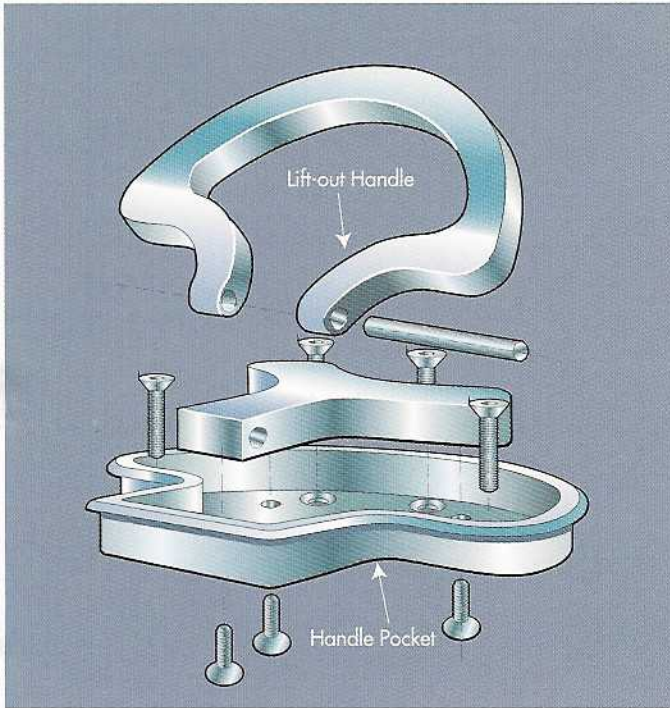

FREEMAN MARINE **HARDWARE**

DOORS WINDOWS PORTLIGHTS HATCHES

D-RING HANDLE AND POCKET

Lift-Out Handle PN # **0031-0006**
 Latching Dog Handle PN # **0031-0010**

100% TOPSIDE INSTALLATION

FREEMAN MARINE offers a distinctive line of stainless steel hardware components for marine closures. These elegantly styled and precision finished components enable builders to custom fabricate closures that enjoy hardware quality and durability previously available only in Freeman produced products.

- Smooth, flush deck or proud mounting capabilities
- Easy 100% topside installation
- Lifting handle and latching dog models
- No need to disturb interior trim for closure removal or repair
- 316L stainless steel, the highest grade available
- High gloss polished finish
- Precision CNC machined for accurate fit and dependable function